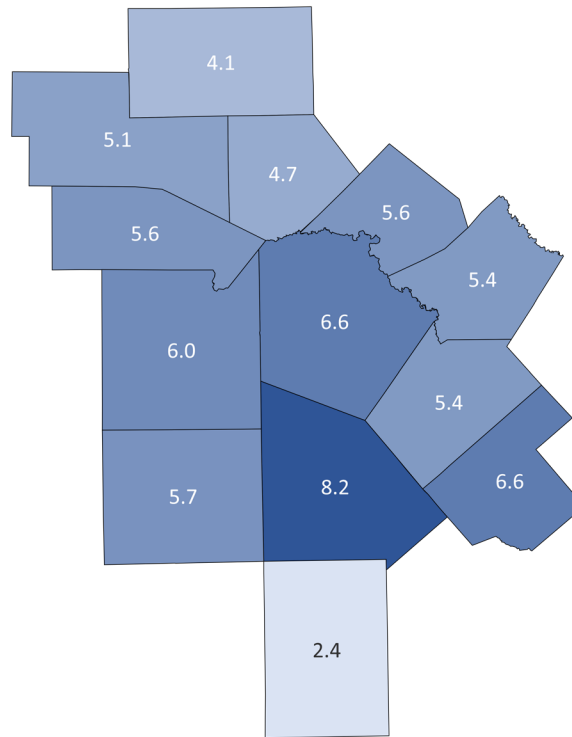

Highlights

- **6.6% December County Unemployment Rate (Not Seasonally Adjusted)**
- **481 people actively looking and available for work**
- **DOWN** from 7.7% in November
- **HIGHER** than the 6.4% Unemployment Rate 13-County WDA Area
- **LOWER** than the 7.1% Unemployment Rate for the State of Texas
- **KARNES Unemployment Rate ranked 2nd highest in the 13-County WDA Area**

AREA UNEMPLOYMENT RATES SNAPSHOT

01/22/2021

■ Labor Force ■ Employment ■ Unemployment

County Rates

City Rates

Powered by Bing
© GeoNames

Source: Texas Workforce Commission/LMCI/LAUS

The **Local Area Unemployment Statistics (LAUS)** program produces monthly and annual employment, unemployment, and labor force data for Census regions and divisions, States, counties, metropolitan areas, and many cities.