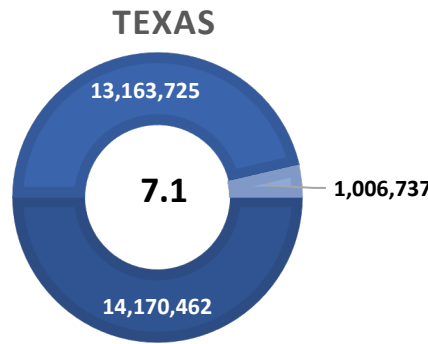

AREA UNEMPLOYMENT RATES SNAPSHOT

01/22/2021

■ Labor Force ■ Employment ■ Unemployment