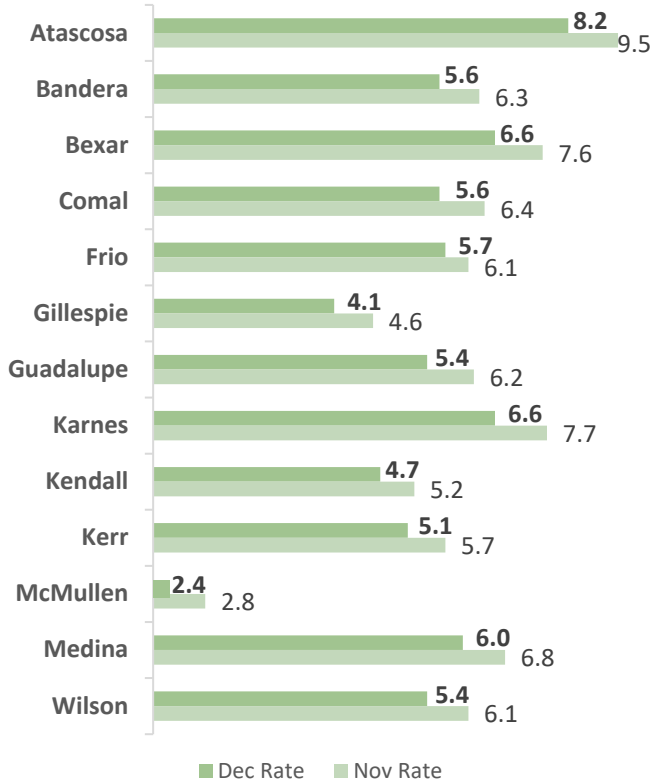

Highlights

- **6.6% December County Unemployment Rate (Not Seasonally Adjusted)**
- **481 people actively looking and available for work**
- **DOWN** from 7.7% in November
- **HIGHER** than the 6.4% Unemployment Rate 13-County WDA Area
- **LOWER** than the 7.1% Unemployment Rate for the State of Texas
- **KARNES Unemployment Rate ranked 2nd highest in the 13-County WDA Area**

Workforce Solutions Alamo is an equal opportunity employer/program. Auxiliary aids and services are available upon request to individuals with disabilities. Texas Relay Numbers: 1-800-735-2989 (TDD) or 1-800-735-2988 (Voice) or 711.

AREA UNEMPLOYMENT RATES SNAPSHOT

01/22/2021

■ Labor Force ■ Employment ■ Unemployment

County Rates

City Rates

Powered by Bing
© GeoNames

Source: Texas Workforce Commission/LMCI/LAUS

The **Local Area Unemployment Statistics (LAUS)** program produces monthly and annual employment, unemployment, and labor force data for Census regions and divisions, States, counties, metropolitan areas, and many cities.