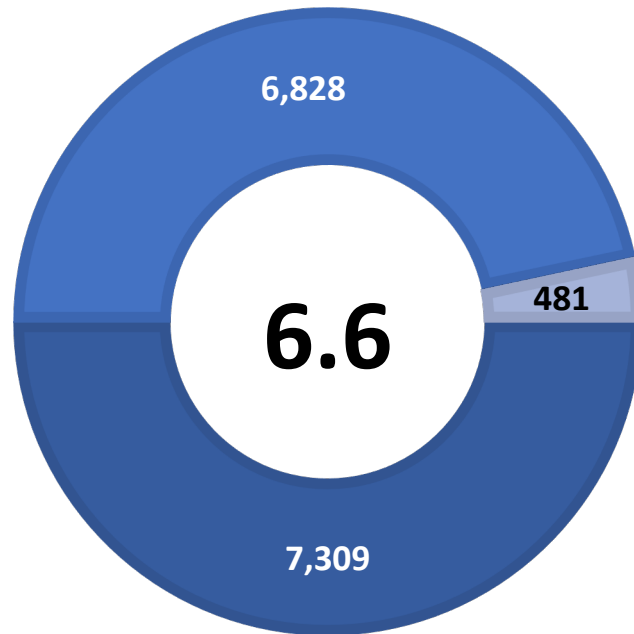

KARNES COUNTY UNEMPLOYMENT RATE DECREASES TO 6.6 PERCENT

Workforce Solutions Alamo releases December 2020 Jobs Report

Source: Texas Workforce Commission/LMCI/LAUS

The Local Area Unemployment Statistics (LAUS) program produces monthly and annual employment, unemployment, and labor force data for Census regions and divisions, States, counties, metropolitan areas, and many cities.

KARNES TX US

■ Labor Force
 ■ Employment
 ■ Unemployment

Note: Only the actual/unadjusted series unemployment rate estimates for Texas and the US are comparable to sub-state unemployment rates. Adjusted rates are calculated by smoothing out the changes in unemployment due to the typical seasonal hiring and layoffs. Rates reported are estimates and variations in previously reported rates can occur with BLS readjustments.

Highlights

- **6.6% December County Unemployment Rate (Not Seasonally Adjusted)**
- **481 people actively looking and available for work**
- **DOWN** from 7.7% in November
- **HIGHER** than the 6.4% Unemployment Rate 13-County WDA Area
- **LOWER** than the 7.1% Unemployment Rate for the State of Texas
- **KARNES Unemployment Rate ranked 2nd highest in the 13-County WDA Area**