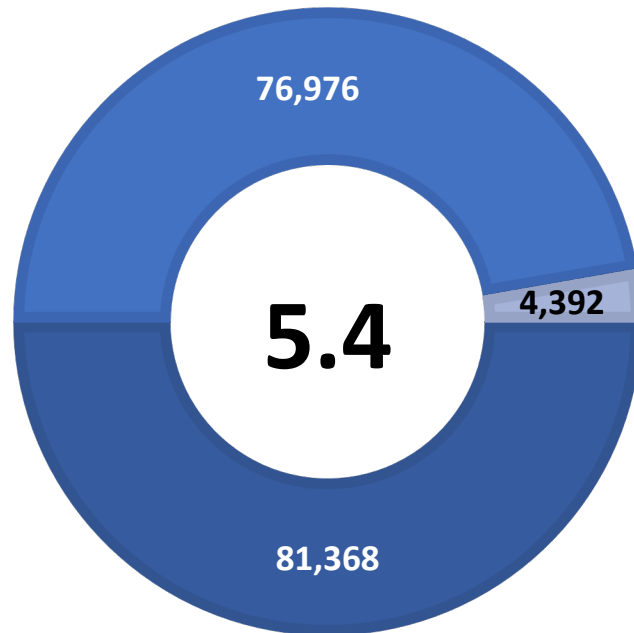

GUADALUPE COUNTY UNEMPLOYMENT RATE DECREASES TO 5.4 PERCENT

Workforce Solutions Alamo releases December 2020 Jobs Report

Source: Texas Workforce Commission/LMCI/LAUS

The Local Area Unemployment Statistics (LAUS) program produces monthly and annual employment, unemployment, and labor force data for Census regions and divisions, States, counties, metropolitan areas, and many cities.

GUADALUPE TX US

■ Labor Force
■ Employment
■ Unemployment

Highlights

- **5.4% December County Unemployment Rate (Not Seasonally Adjusted)**
- **4,392 people actively looking and available for work**
- **DOWN from 6.2% in November**
- **LOWER than the 6.4% Unemployment Rate 13-County WDA Area**
- **LOWER than the 7.1% Unemployment Rate for the State of Texas**
- **GUADALUPE Unemployment Rate ranked 5th lowest among the 13-County WDA Area**

Note: Only the actual/unadjusted series unemployment rate estimates for Texas and the US are comparable to sub-state unemployment rates. Adjusted rates are calculated by smoothing out the changes in unemployment due to the typical seasonal hiring and layoffs. Rates reported are estimates and variations in previously reported rates can occur with BLS readjustments.

Workforce Solutions Alamo is an equal opportunity employer/program. Auxiliary aids and services are available upon request to individuals with disabilities. Texas Relay Numbers: 1-800-735-2989 (TDD) or 1-800-735-2988 (Voice) or 711.