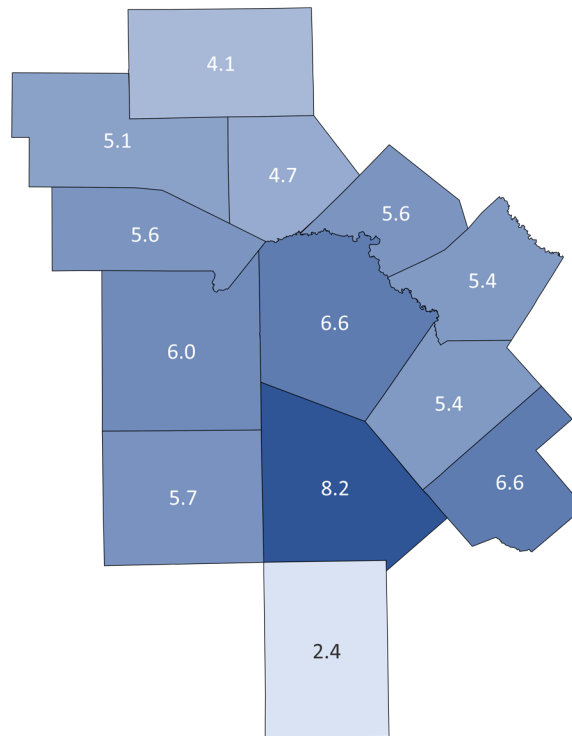

### Highlights

- **5.4% December County Unemployment Rate (Not Seasonally Adjusted)**
- **4,392 people actively looking and available for work**
- **DOWN from 6.2% in November**
- **LOWER than the 6.4% Unemployment Rate 13-County WDA Area**
- **LOWER than the 7.1% Unemployment Rate for the State of Texas**
- **GUADALUPE Unemployment Rate ranked 5th lowest among the 13-County WDA Area**

# AREA UNEMPLOYMENT RATES SNAPSHOT

01/22/2021

■ Labor Force ■ Employment ■ Unemployment

## County Rates