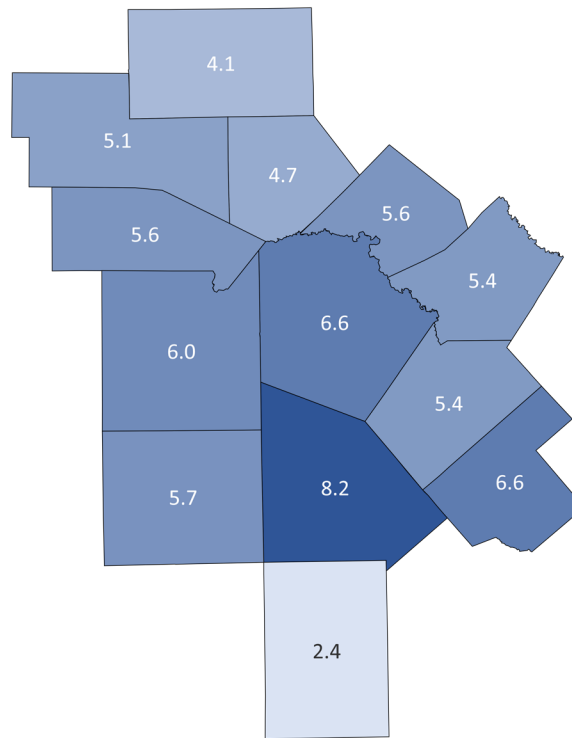

Highlights

- **4.1% December County Unemployment Rate (Not Seasonally Adjusted)**
- **545 people actively looking and available for work**
- **DOWN** from 4.6% in November
- **LOWER** than the 6.4% Unemployment Rate 13-County WDA Area
- **LOWER** than the 7.1% Unemployment Rate for the State of Texas
- **GILLESPIE Unemployment Rate ranked 2nd lowest in the 13-County WDA Area**

AREA UNEMPLOYMENT RATES SNAPSHOT

01/22/2021

■ Labor Force ■ Employment ■ Unemployment

County Rates

City Rates

Powered by Bing
© GeoNames

Source: Texas Workforce Commission/LMCI/LAUS

The **Local Area Unemployment Statistics (LAUS)** program produces monthly and annual employment, unemployment, and labor force data for Census regions and divisions, States, counties, metropolitan areas, and many cities.