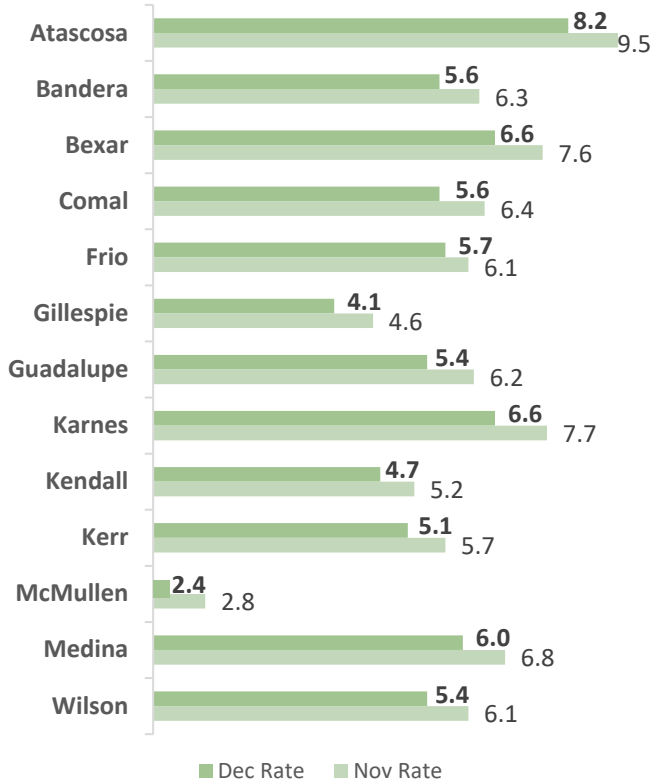

Highlights

- **4.1% December County Unemployment Rate (Not Seasonally Adjusted)**
- **545 people actively looking and available for work**
- **DOWN** from 4.6% in November
- **LOWER** than the 6.4% Unemployment Rate 13-County WDA Area
- **LOWER** than the 7.1% Unemployment Rate for the State of Texas
- **GILLESPIE Unemployment Rate ranked 2nd lowest in the 13-County WDA Area**

Workforce Solutions Alamo is an equal opportunity employer/program. Auxiliary aids and services are available upon request to individuals with disabilities. Texas Relay Numbers: 1-800-735-2989 (TDD) or 1-800-735-2988 (Voice) or 711.

AREA UNEMPLOYMENT RATES SNAPSHOT

01/22/2021

■ Labor Force ■ Employment ■ Unemployment

County Rates

City Rates

Powered by Bing
© GeoNames

Source: Texas Workforce Commission/LMCI/LAUS

The **Local Area Unemployment Statistics (LAUS)** program produces monthly and annual employment, unemployment, and labor force data for Census regions and divisions, States, counties, metropolitan areas, and many cities.