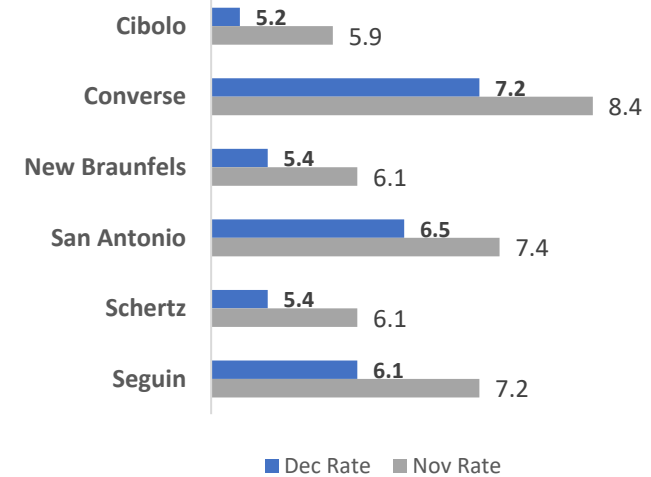

Highlights

- **4.1% December County Unemployment Rate (Not Seasonally Adjusted)**
- **545 people actively looking and available for work**
- **DOWN** from 4.6% in November
- **LOWER** than the 6.4% Unemployment Rate 13-County WDA Area
- **LOWER** than the 7.1% Unemployment Rate for the State of Texas
- **GILLESPIE Unemployment Rate ranked 2nd lowest in the 13-County WDA Area**

AREA UNEMPLOYMENT RATES SNAPSHOT

01/22/2021

■ Labor Force ■ Employment ■ Unemployment

County Rates

City Rates

Powered by Bing
© GeoNames

Source: Texas Workforce Commission/LMCI/LAUS

The **Local Area Unemployment Statistics (LAUS)** program produces monthly and annual employment, unemployment, and labor force data for Census regions and divisions, States, counties, metropolitan areas, and many cities.