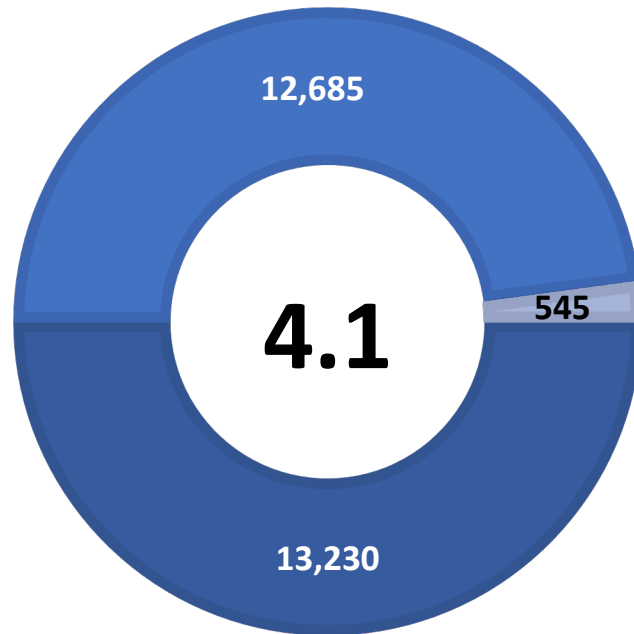

GILLESPIE COUNTY UNEMPLOYMENT RATE DECREASES TO 4.1 PERCENT

Workforce Solutions Alamo releases December 2020 Jobs Report

Source: Texas Workforce Commission/LMCI/LAUS

The Local Area Unemployment Statistics (LAUS) program produces monthly and annual employment, unemployment, and labor force data for Census regions and divisions, States, counties, metropolitan areas, and many cities.

GILLESPIE TX US

■ Labor Force
 ■ Employment
 ■ Unemployment

Note: Only the actual/unadjusted series unemployment rate estimates for Texas and the US are comparable to sub-state unemployment rates. Adjusted rates are calculated by smoothing out the changes in unemployment due to the typical seasonal hiring and layoffs. Rates reported are estimates and variations in previously reported rates can occur with BLS readjustments.

Highlights

- **4.1% December County Unemployment Rate (Not Seasonally Adjusted)**
- **545 people actively looking and available for work**
- **DOWN** from 4.6% in November
- **LOWER** than the 6.4% Unemployment Rate 13-County WDA Area
- **LOWER** than the 7.1% Unemployment Rate for the State of Texas
- **GILLESPIE Unemployment Rate ranked 2nd lowest in the 13-County WDA Area**