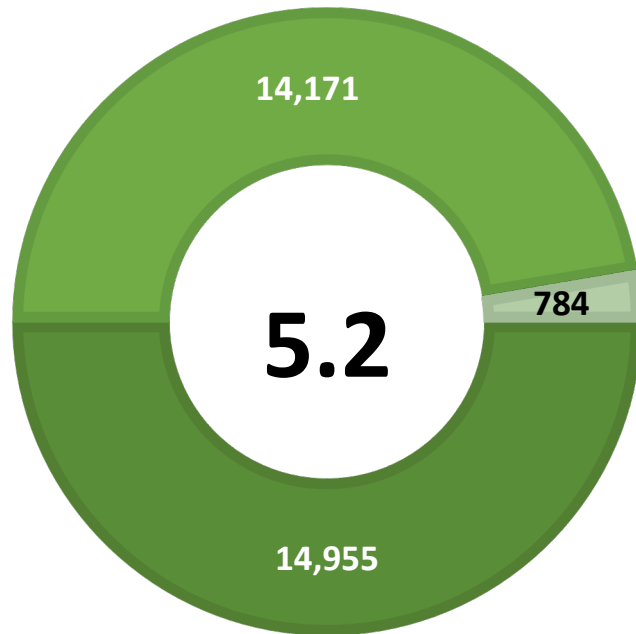

CITY OF CIBOLO UNEMPLOYMENT RATE DECREASES TO 5.2 PERCENT

Workforce Solutions Alamo releases December 2020 Jobs Report

Source: Texas Workforce Commission/LMCI/LAUS

The Local Area Unemployment Statistics (LAUS) program produces monthly and annual employment, unemployment, and labor force data for Census regions and divisions, States, counties, metropolitan areas, and many cities.

CITY OF CIBOLO

■ Labor Force
■ Employment
■ Unemployment

Highlights

- **5.2% December City Unemployment Rate (Not Seasonally Adjusted)**
- **784 people actively looking and available for work**
- **DOWN from 5.9% in November after BLS adjustment**
- **LOWER than the 6.4% Unemployment Rate for the San Antonio-New Braunfels Metro Area**
- **LOWER than the 7.1% Unemployment Rate for the State of Texas**
- **City of Cibolo Unemployment Rate ranked lowest in the San Antonio-New Braunfels Metro Area**

Note: Only the actual/unadjusted series unemployment rate estimates for Texas and the US are comparable to sub-state unemployment rates. Adjusted rates are calculated by smoothing out the changes in unemployment due to the typical seasonal hiring and layoffs. Rates reported are estimates and variations in previously reported rates can occur with BLS readjustments.

Workforce Solutions Alamo is an equal opportunity employer/program. Auxiliary aids and services are available upon request to individuals with disabilities. Texas Relay Numbers: 1-800-735-2989 (TDD) or 1-800-735-2988 (Voice) or 711.