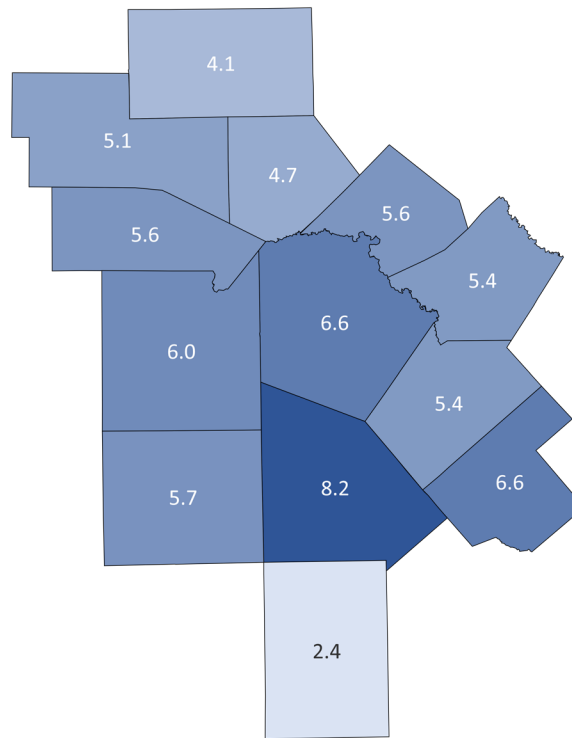

### Highlights

- **5.2% December City Unemployment Rate (Not Seasonally Adjusted)**
- **784 people actively looking and available for work**
- **DOWN from 5.9% in November after BLS adjustment**
- **LOWER than the 6.4% Unemployment Rate for the San Antonio-New Braunfels Metro Area**
- **LOWER than the 7.1% Unemployment Rate for the State of Texas**
- **City of Cibolo Unemployment Rate ranked lowest in the San Antonio-New Braunfels Metro Area**

# AREA UNEMPLOYMENT RATES SNAPSHOT

01/22/2021

■ Labor Force ■ Employment ■ Unemployment

## County Rates