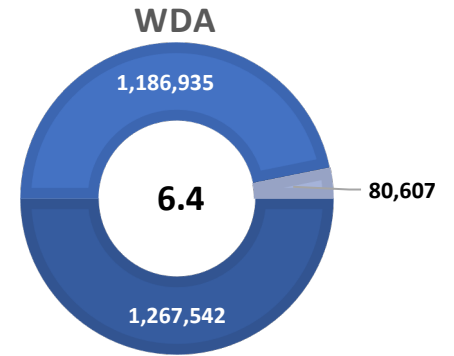

AREA UNEMPLOYMENT RATES SNAPSHOT

01/22/2021

■ Labor Force ■ Employment ■ Unemployment