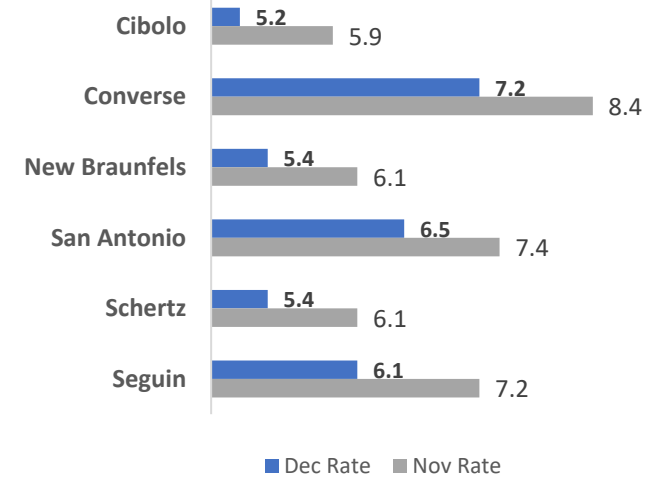

AREA UNEMPLOYMENT RATES SNAPSHOT

01/22/2021

■ Labor Force ■ Employment ■ Unemployment

County Rates

City Rates

Powered by Bing
© GeoNames

Source: Texas Workforce Commission/LMCI/LAUS

The **Local Area Unemployment Statistics (LAUS)** program produces monthly and annual employment, unemployment, and labor force data for Census regions and divisions, States, counties, metropolitan areas, and many cities.