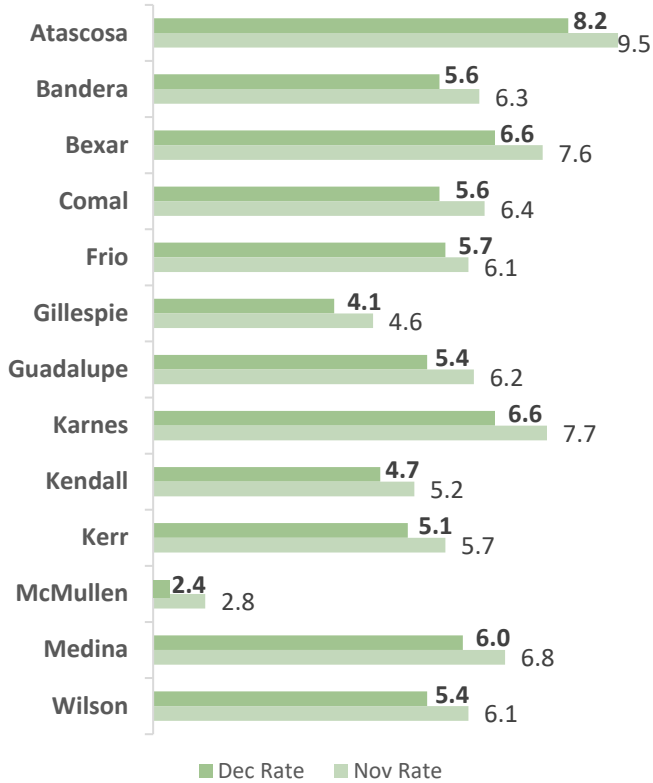

BANDERA TX US

■ Labor Force
 ■ Employment
 ■ Unemployment

Highlights

- **5.6% December County Unemployment Rate (Not Seasonally Adjusted)**
- **565 people actively looking and available for work**
- **DOWN from 6.3% in November after BLS adjustment**
- **LOWER than the 6.4% Unemployment Rate 13-County WDA Area**
- **LOWER than the 7.1% Unemployment Rate for the State of Texas**
- **BANDERA Unemployment Rate ranked 6th highest in the 13-County WDA Area**

Workforce Solutions Alamo is an equal opportunity employer/program. Auxiliary aids and services are available upon request to individuals with disabilities. Texas Relay Numbers: 1-800-735-2989 (TDD) or 1-800-735-2988 (Voice) or 711.

AREA UNEMPLOYMENT RATES SNAPSHOT

01/22/2021

■ Labor Force ■ Employment ■ Unemployment

County Rates

City Rates

Powered by Bing
© GeoNames

Source: Texas Workforce Commission/LMCI/LAUS

The **Local Area Unemployment Statistics (LAUS)** program produces monthly and annual employment, unemployment, and labor force data for Census regions and divisions, States, counties, metropolitan areas, and many cities.