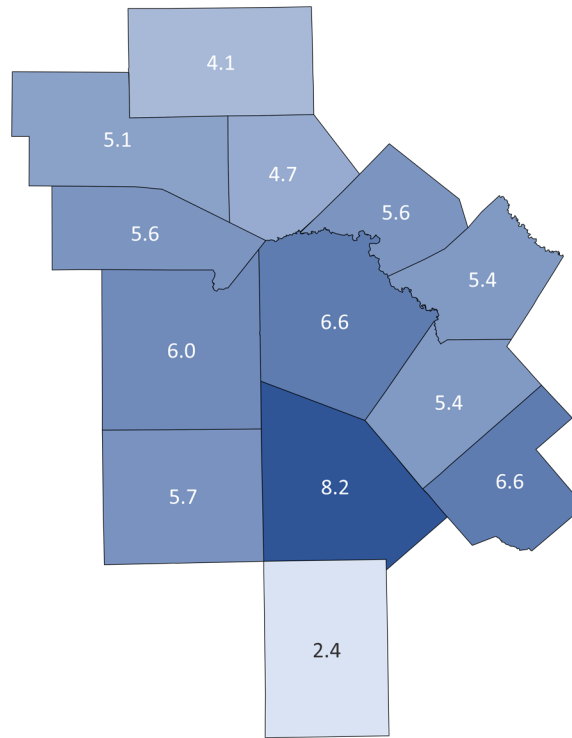

BANDERA TX US

■ Labor Force
 ■ Employment
 ■ Unemployment

Highlights

- **5.6% December County Unemployment Rate (Not Seasonally Adjusted)**
- **565 people actively looking and available for work**
- **DOWN from 6.3% in November after BLS adjustment**
- **LOWER than the 6.4% Unemployment Rate 13-County WDA Area**
- **LOWER than the 7.1% Unemployment Rate for the State of Texas**
- **BANDERA Unemployment Rate ranked 6th highest in the 13-County WDA Area**

AREA UNEMPLOYMENT RATES SNAPSHOT

01/22/2021

■ Labor Force ■ Employment ■ Unemployment

County Rates

City Rates

Powered by Bing
© GeoNames

Source: Texas Workforce Commission/LMCI/LAUS

The **Local Area Unemployment Statistics (LAUS)** program produces monthly and annual employment, unemployment, and labor force data for Census regions and divisions, States, counties, metropolitan areas, and many cities.