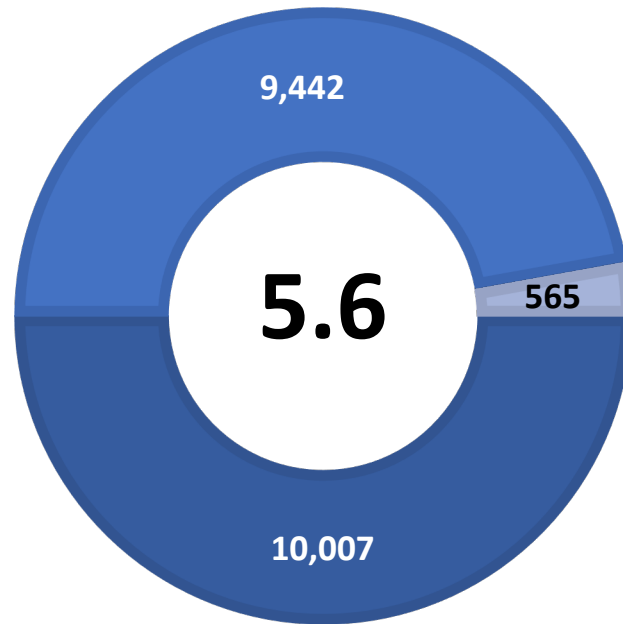

BANDERA COUNTY UNEMPLOYMENT RATE DECREASES TO 5.6 PERCENT

Workforce Solutions Alamo releases December 2020 Jobs Report

Source: Texas Workforce Commission/LMCI/LAUS

The Local Area Unemployment Statistics (LAUS) program produces monthly and annual employment, unemployment, and labor force data for Census regions and divisions, States, counties, metropolitan areas, and many cities.

BANDERA TX US

■ Labor Force
 ■ Employment
 ■ Unemployment

Highlights

- **5.6% December County Unemployment Rate (Not Seasonally Adjusted)**
- **565 people actively looking and available for work**
- **DOWN from 6.3% in November after BLS adjustment**
- **LOWER than the 6.4% Unemployment Rate 13-County WDA Area**
- **LOWER than the 7.1% Unemployment Rate for the State of Texas**
- **BANDERA Unemployment Rate ranked 6th highest in the 13-County WDA Area**