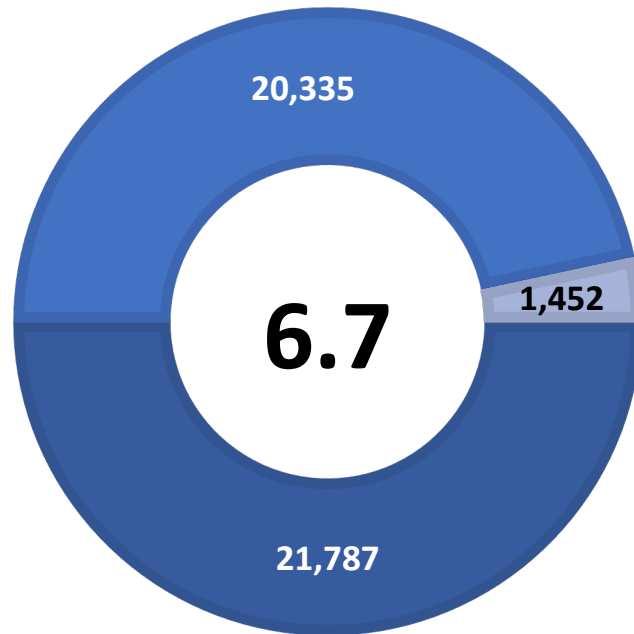

AREA UNEMPLOYMENT RATES SNAPSHOT

10/16/2020

County Rates

City Rates

Powered by Bing
© GeoNames

Source: Texas Workforce Commission/LMCI/LAUS

The **Local Area Unemployment Statistics (LAUS)** program produces monthly and annual employment, unemployment, and labor force data for Census regions and divisions, States, counties, metropolitan areas, and many cities.

MEDINA COUNTY UNEMPLOYMENT RATE INCREASES TO 6.7 PERCENT

Workforce Solutions Alamo releases September 2020 Jobs Report

Source: Texas Workforce Commission/LMCI/LAUS

The Local Area Unemployment Statistics (LAUS) program produces monthly and annual employment, unemployment, and labor force data for Census regions and divisions, States, counties, metropolitan areas, and many cities.

MEDINA TX US

■ Labor Force
 ■ Employment
 ■ Unemployment

Highlights

- **6.7% September County Unemployment Rate (Not Seasonally Adjusted)**
- **1,452 people actively looking and available for work**
- **Up from 5.4% in August**
- **LOWER than the 7.7% Unemployment Rate 13-County WDA Area**
- **LOWER than the 8.3% Unemployment Rate for the State of Texas**
- **MEDINA Unemployment Rate ranked 4th highest in the 13-County WDA Area**