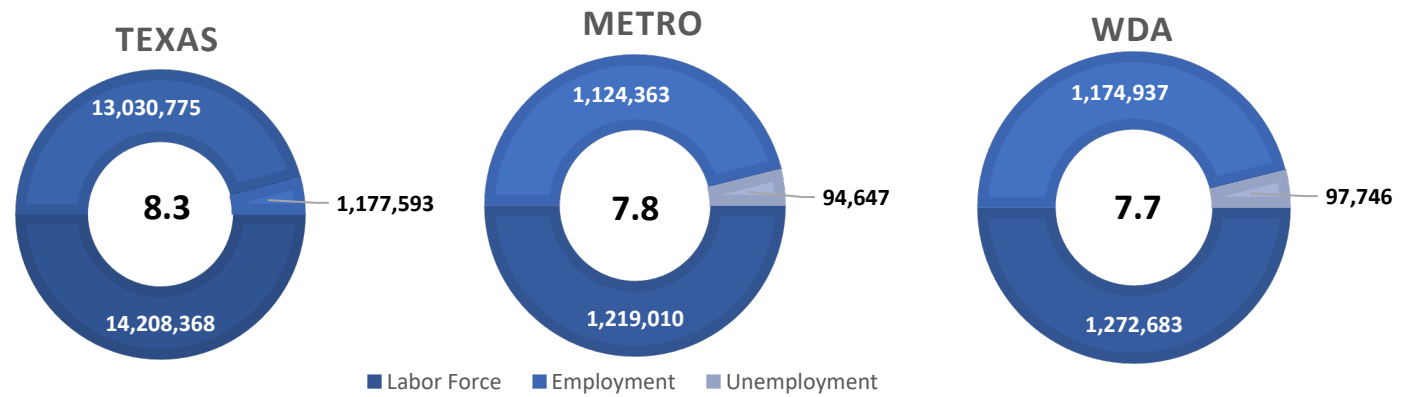

AREA UNEMPLOYMENT RATES SNAPSHOT

10/16/2020

County Rates

City Rates

Powered by Bing
© GeoNames

Source: Texas Workforce Commission/LMCI/LAUS

The **Local Area Unemployment Statistics (LAUS)** program produces monthly and annual employment, unemployment, and labor force data for Census regions and divisions, States, counties, metropolitan areas, and many cities.

MEDINA COUNTY UNEMPLOYMENT RATE INCREASES TO 6.7 PERCENT

Workforce Solutions Alamo releases September 2020 Jobs Report

Source: Texas Workforce Commission/LMCI/LAUS

The Local Area Unemployment Statistics (LAUS) program produces monthly and annual employment, unemployment, and labor force data for Census regions and divisions, States, counties, metropolitan areas, and many cities.

MEDINA TX US

■ Labor Force
 ■ Employment
 ■ Unemployment

Highlights

- **6.7% September County Unemployment Rate (Not Seasonally Adjusted)**
- **1,452 people actively looking and available for work**
- **Up from 5.4% in August**
- **LOWER than the 7.7% Unemployment Rate 13-County WDA Area**
- **LOWER than the 8.3% Unemployment Rate for the State of Texas**
- **MEDINA Unemployment Rate ranked 4th highest in the 13-County WDA Area**