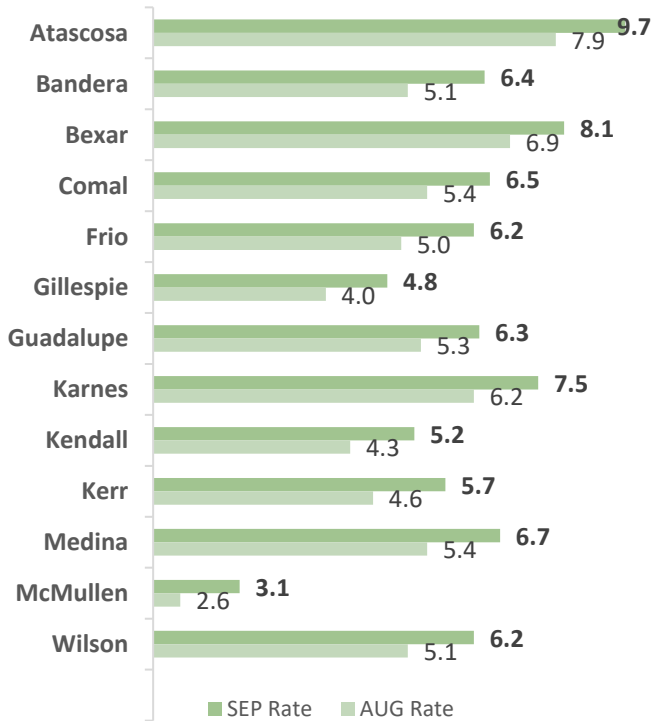

AREA UNEMPLOYMENT RATES SNAPSHOT

10/16/2020

County Rates

City Rates

Powered by Bing
© GeoNames

Source: Texas Workforce Commission/LMCI/LAUS

The **Local Area Unemployment Statistics (LAUS)** program produces monthly and annual employment, unemployment, and labor force data for Census regions and divisions, States, counties, metropolitan areas, and many cities.

MEDINA COUNTY UNEMPLOYMENT RATE INCREASES TO 6.7 PERCENT

Workforce Solutions Alamo releases September 2020 Jobs Report

Source: Texas Workforce Commission/LMCI/LAUS

The Local Area Unemployment Statistics (LAUS) program produces monthly and annual employment, unemployment, and labor force data for Census regions and divisions, States, counties, metropolitan areas, and many cities.

MEDINA TX US

■ Labor Force
 ■ Employment
 ■ Unemployment

Highlights

- **6.7% September County Unemployment Rate (Not Seasonally Adjusted)**
- **1,452 people actively looking and available for work**
- **Up from 5.4% in August**
- **LOWER than the 7.7% Unemployment Rate 13-County WDA Area**
- **LOWER than the 8.3% Unemployment Rate for the State of Texas**
- **MEDINA Unemployment Rate ranked 4th highest in the 13-County WDA Area**