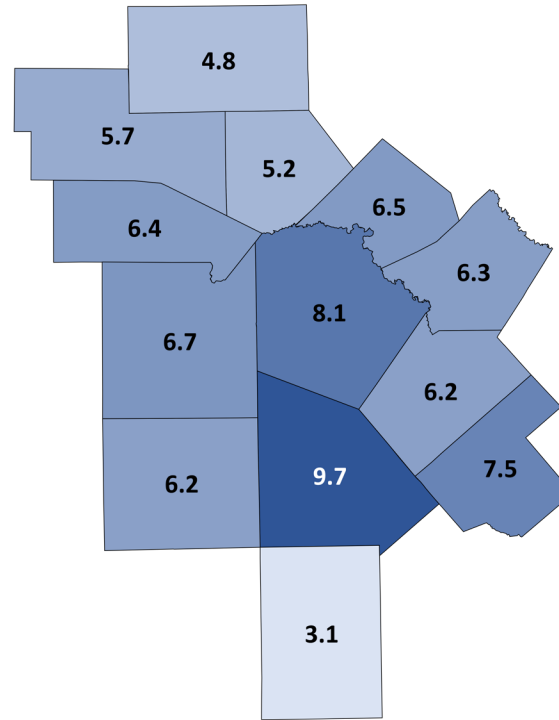

AREA UNEMPLOYMENT RATES SNAPSHOT

10/16/2020

County Rates

City Rates

Powered by Bing
© GeoNames

Source: Texas Workforce Commission/LMCI/LAUS

The **Local Area Unemployment Statistics (LAUS)** program produces monthly and annual employment, unemployment, and labor force data for Census regions and divisions, States, counties, metropolitan areas, and many cities.

MEDINA COUNTY UNEMPLOYMENT RATE INCREASES TO 6.7 PERCENT

Workforce Solutions Alamo releases September 2020 Jobs Report

Source: Texas Workforce Commission/LMCI/LAUS

The Local Area Unemployment Statistics (LAUS) program produces monthly and annual employment, unemployment, and labor force data for Census regions and divisions, States, counties, metropolitan areas, and many cities.

MEDINA TX US

■ Labor Force
 ■ Employment
 ■ Unemployment

Highlights

- **6.7% September County Unemployment Rate (Not Seasonally Adjusted)**
- **1,452 people actively looking and available for work**
- **Up from 5.4% in August**
- **LOWER than the 7.7% Unemployment Rate 13-County WDA Area**
- **LOWER than the 8.3% Unemployment Rate for the State of Texas**
- **MEDINA Unemployment Rate ranked 4th highest in the 13-County WDA Area**