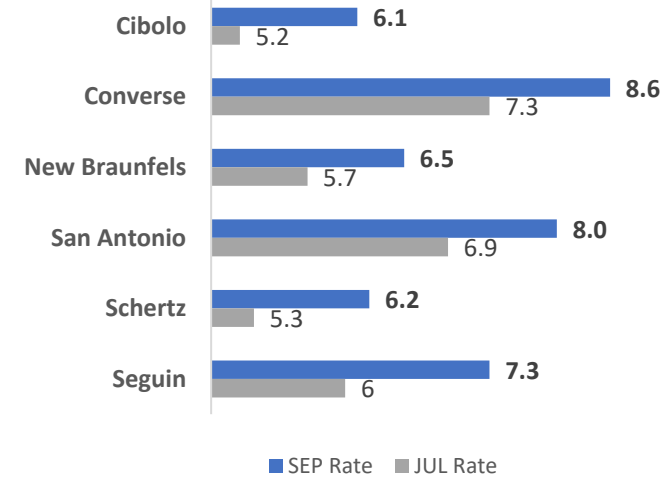

AREA UNEMPLOYMENT RATES SNAPSHOT

10/16/2020

County Rates

City Rates

Powered by Bing
© GeoNames

Source: Texas Workforce Commission/LMCI/LAUS

The **Local Area Unemployment Statistics (LAUS)** program produces monthly and annual employment, unemployment, and labor force data for Census regions and divisions, States, counties, metropolitan areas, and many cities.

MEDINA COUNTY UNEMPLOYMENT RATE INCREASES TO 6.7 PERCENT

Workforce Solutions Alamo releases September 2020 Jobs Report

Source: Texas Workforce Commission/LMCI/LAUS

The Local Area Unemployment Statistics (LAUS) program produces monthly and annual employment, unemployment, and labor force data for Census regions and divisions, States, counties, metropolitan areas, and many cities.

MEDINA TX US

■ Labor Force
 ■ Employment
 ■ Unemployment

Highlights

- **6.7% September County Unemployment Rate (Not Seasonally Adjusted)**
- **1,452 people actively looking and available for work**
- **Up from 5.4% in August**
- **LOWER than the 7.7% Unemployment Rate 13-County WDA Area**
- **LOWER than the 8.3% Unemployment Rate for the State of Texas**
- **MEDINA Unemployment Rate ranked 4th highest in the 13-County WDA Area**