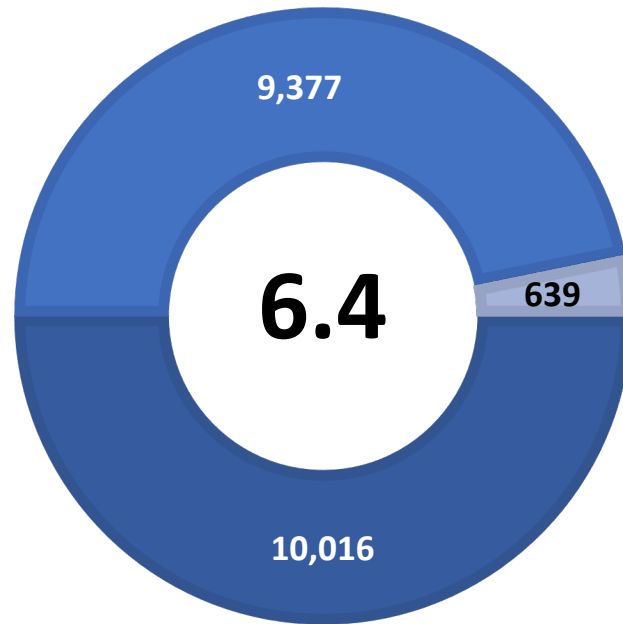

BANDERA COUNTY UNEMPLOYMENT RATE INCREASES TO 6.4 PERCENT

Workforce Solutions Alamo releases September 2020 Jobs Report

Source: Texas Workforce Commission/LMCI/LAUS

The Local Area Unemployment Statistics (LAUS) program produces monthly and annual employment, unemployment, and labor force data for Census regions and divisions, States, counties, metropolitan areas, and many cities.

BANDERA TX US

■ Labor Force
■ Employment
■ Unemployment

Highlights

- **6.4% September County Unemployment Rate (Not Seasonally Adjusted)**
- **639 people actively looking and available for work**
- **Up from 5.1% in August**
- **LOWER than the 7.7% Unemployment Rate 13-County WDA Area**
- **LOWER than the 8.3% Unemployment Rate for the State of Texas**
- **BANDERA Unemployment Rate ranked 6th lowest in the 13-County WDA Area**

Note: Only the actual/unadjusted series unemployment rate estimates for Texas and the US are comparable to sub-state unemployment rates. Adjusted rates are calculated by smoothing out the changes in unemployment due to the typical seasonal hiring and layoffs. Rates reported are estimates and variations in previously reported rates can occur with BLS readjustments.

Workforce Solutions Alamo is an equal opportunity employer/program. Auxiliary aids and services are available upon request to individuals with disabilities. Texas Relay Numbers: 1-800-735-2989 (TDD) or 1-800-735-2988 (Voice) or 711.