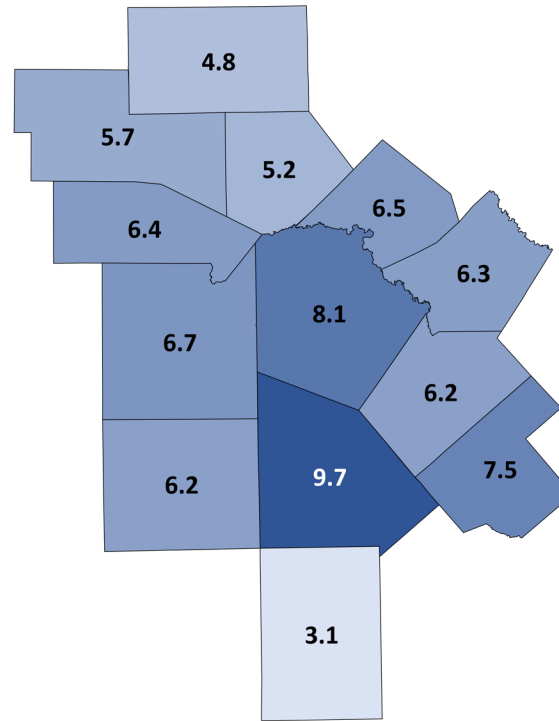

# AREA UNEMPLOYMENT RATES SNAPSHOT

10/16/2020

## County Rates

## City Rates

Powered by Bing  
© GeoNames

Source: Texas Workforce Commission/LMCI/LAUS

The **Local Area Unemployment Statistics (LAUS)** program produces monthly and annual employment, unemployment, and labor force data for Census regions and divisions, States, counties, metropolitan areas, and many cities.

# BANDERA COUNTY UNEMPLOYMENT RATE INCREASES TO 6.4 PERCENT