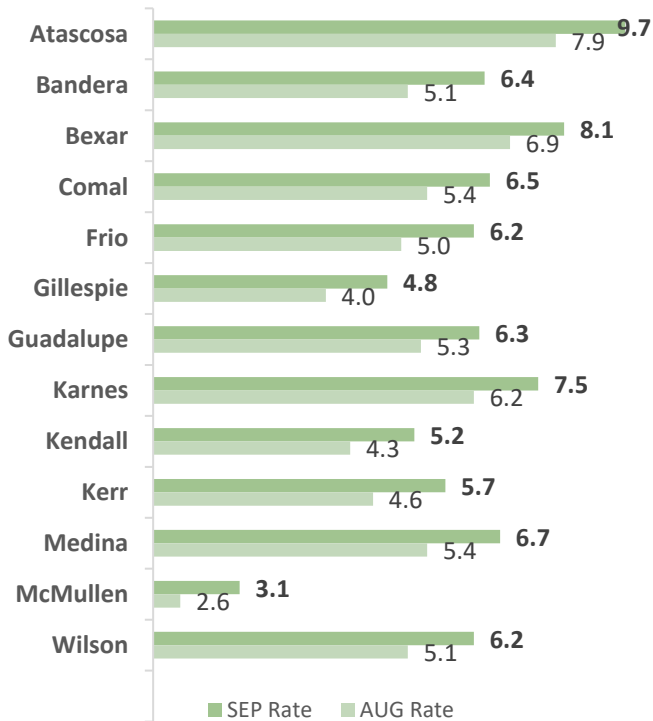

County Rates