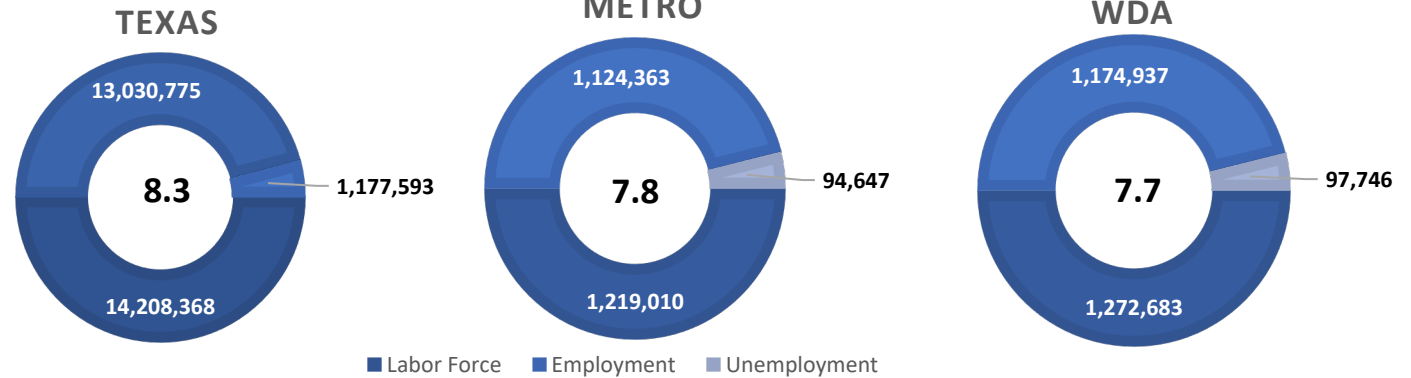

# AREA UNEMPLOYMENT RATES SNAPSHOT

10/16/2020

## County Rates

## City Rates

Powered by Bing  
© GeoNames

Source: Texas Workforce Commission/LMCI/LAUS

The **Local Area Unemployment Statistics (LAUS)** program produces monthly and annual employment, unemployment, and labor force data for Census regions and divisions, States, counties, metropolitan areas, and many cities.