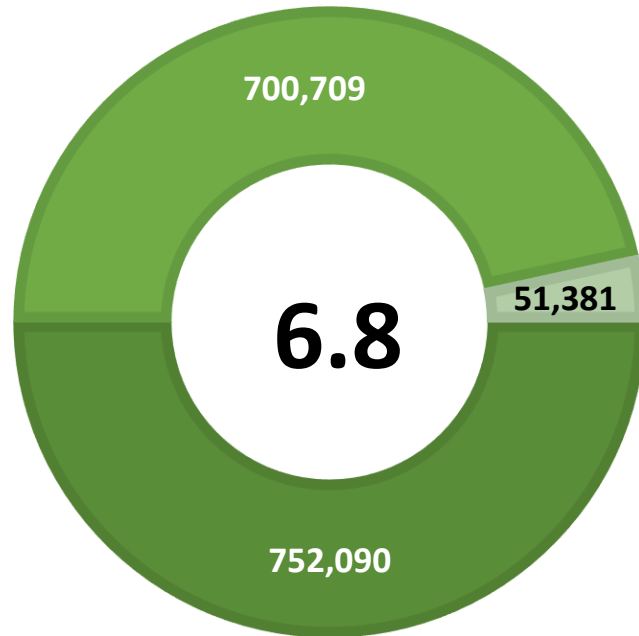

CITY OF SAN ANTONIO UNEMPLOYMENT RATE DECREASES TO 6.8 PERCENT

Workforce Solutions Alamo releases August 2020 Jobs Report

Source: Texas Workforce Commission/LMCI/LAUS

The Local Area Unemployment Statistics (LAUS) program produces monthly and annual employment, unemployment, and labor force data for Census regions and divisions, States, counties, metropolitan areas, and many cities.

CITY OF SAN ANTONIO

■ Labor Force ■ Employment ■ Unemployment ■ AUG Rate

Highlights

- **6.8% August City Unemployment Rate (Not Seasonally Adjusted)**
- **51,381 people actively looking and available for work**
- **DOWN** from 8.3% in July after BLS adjustment
- **HIGHER** than the 6.6% Unemployment Rate for the San Antonio-New Braunfels Metro Area
- **LOWER** than the 7.0% Unemployment Rate for the State of Texas
- **City of San Antonio Unemployment Rate ranked 2nd highest in the San Antonio-New Braunfels Metro Area**

Note: Only the actual/unadjusted series unemployment rate estimates for Texas and the US are comparable to sub-state unemployment rates. Adjusted rates are calculated by smoothing out the changes in unemployment due to the typical seasonal hiring and layoffs. Rates reported are estimates and variations in previously reported rates can occur with BLS readjustments.

Workforce Solutions Alamo is an equal opportunity employer/program. Auxiliary aids and services are available upon request to individuals with disabilities. Texas Relay Numbers: 1-800-735-2989 (TDD) or 1-800-735-2988 (Voice) or 711.