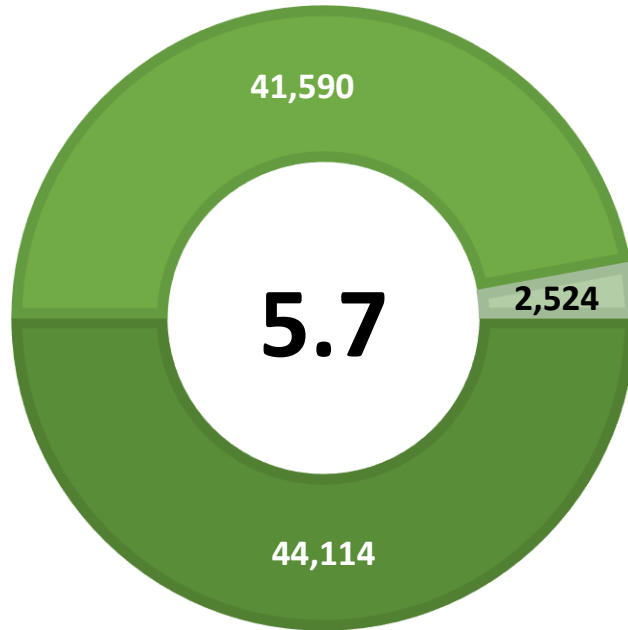

CITY OF NEW BRAUNFELS UNEMPLOYMENT RATE DECREASES TO 5.7 PERCENT

Workforce Solutions Alamo releases August 2020 Jobs Report

Source: Texas Workforce Commission/LMCI/LAUS

The Local Area Unemployment Statistics (LAUS) program produces monthly and annual employment, unemployment, and labor force data for Census regions and divisions, States, counties, metropolitan areas, and many cities.

CITY OF NEW BRAUNFELS

■ Labor Force
 ■ Employment
 ■ Unemployment
 ■ AUG Rate

Highlights

- **5.7% August City Unemployment Rate (Not Seasonally Adjusted)**
- **2,524 people actively looking and available for work**
- **DOWN from 7.1% in July after BLS adjustment**
- **LOWER than the 6.6% Unemployment Rate for the San Antonio-New Braunfels Metro Area**
- **LOWER than the 7.0% Unemployment Rate for the State of Texas**
- **City of New Braunfels Unemployment Rate ranked 3rd lowest in the San Antonio-New Braunfels Metro Area**